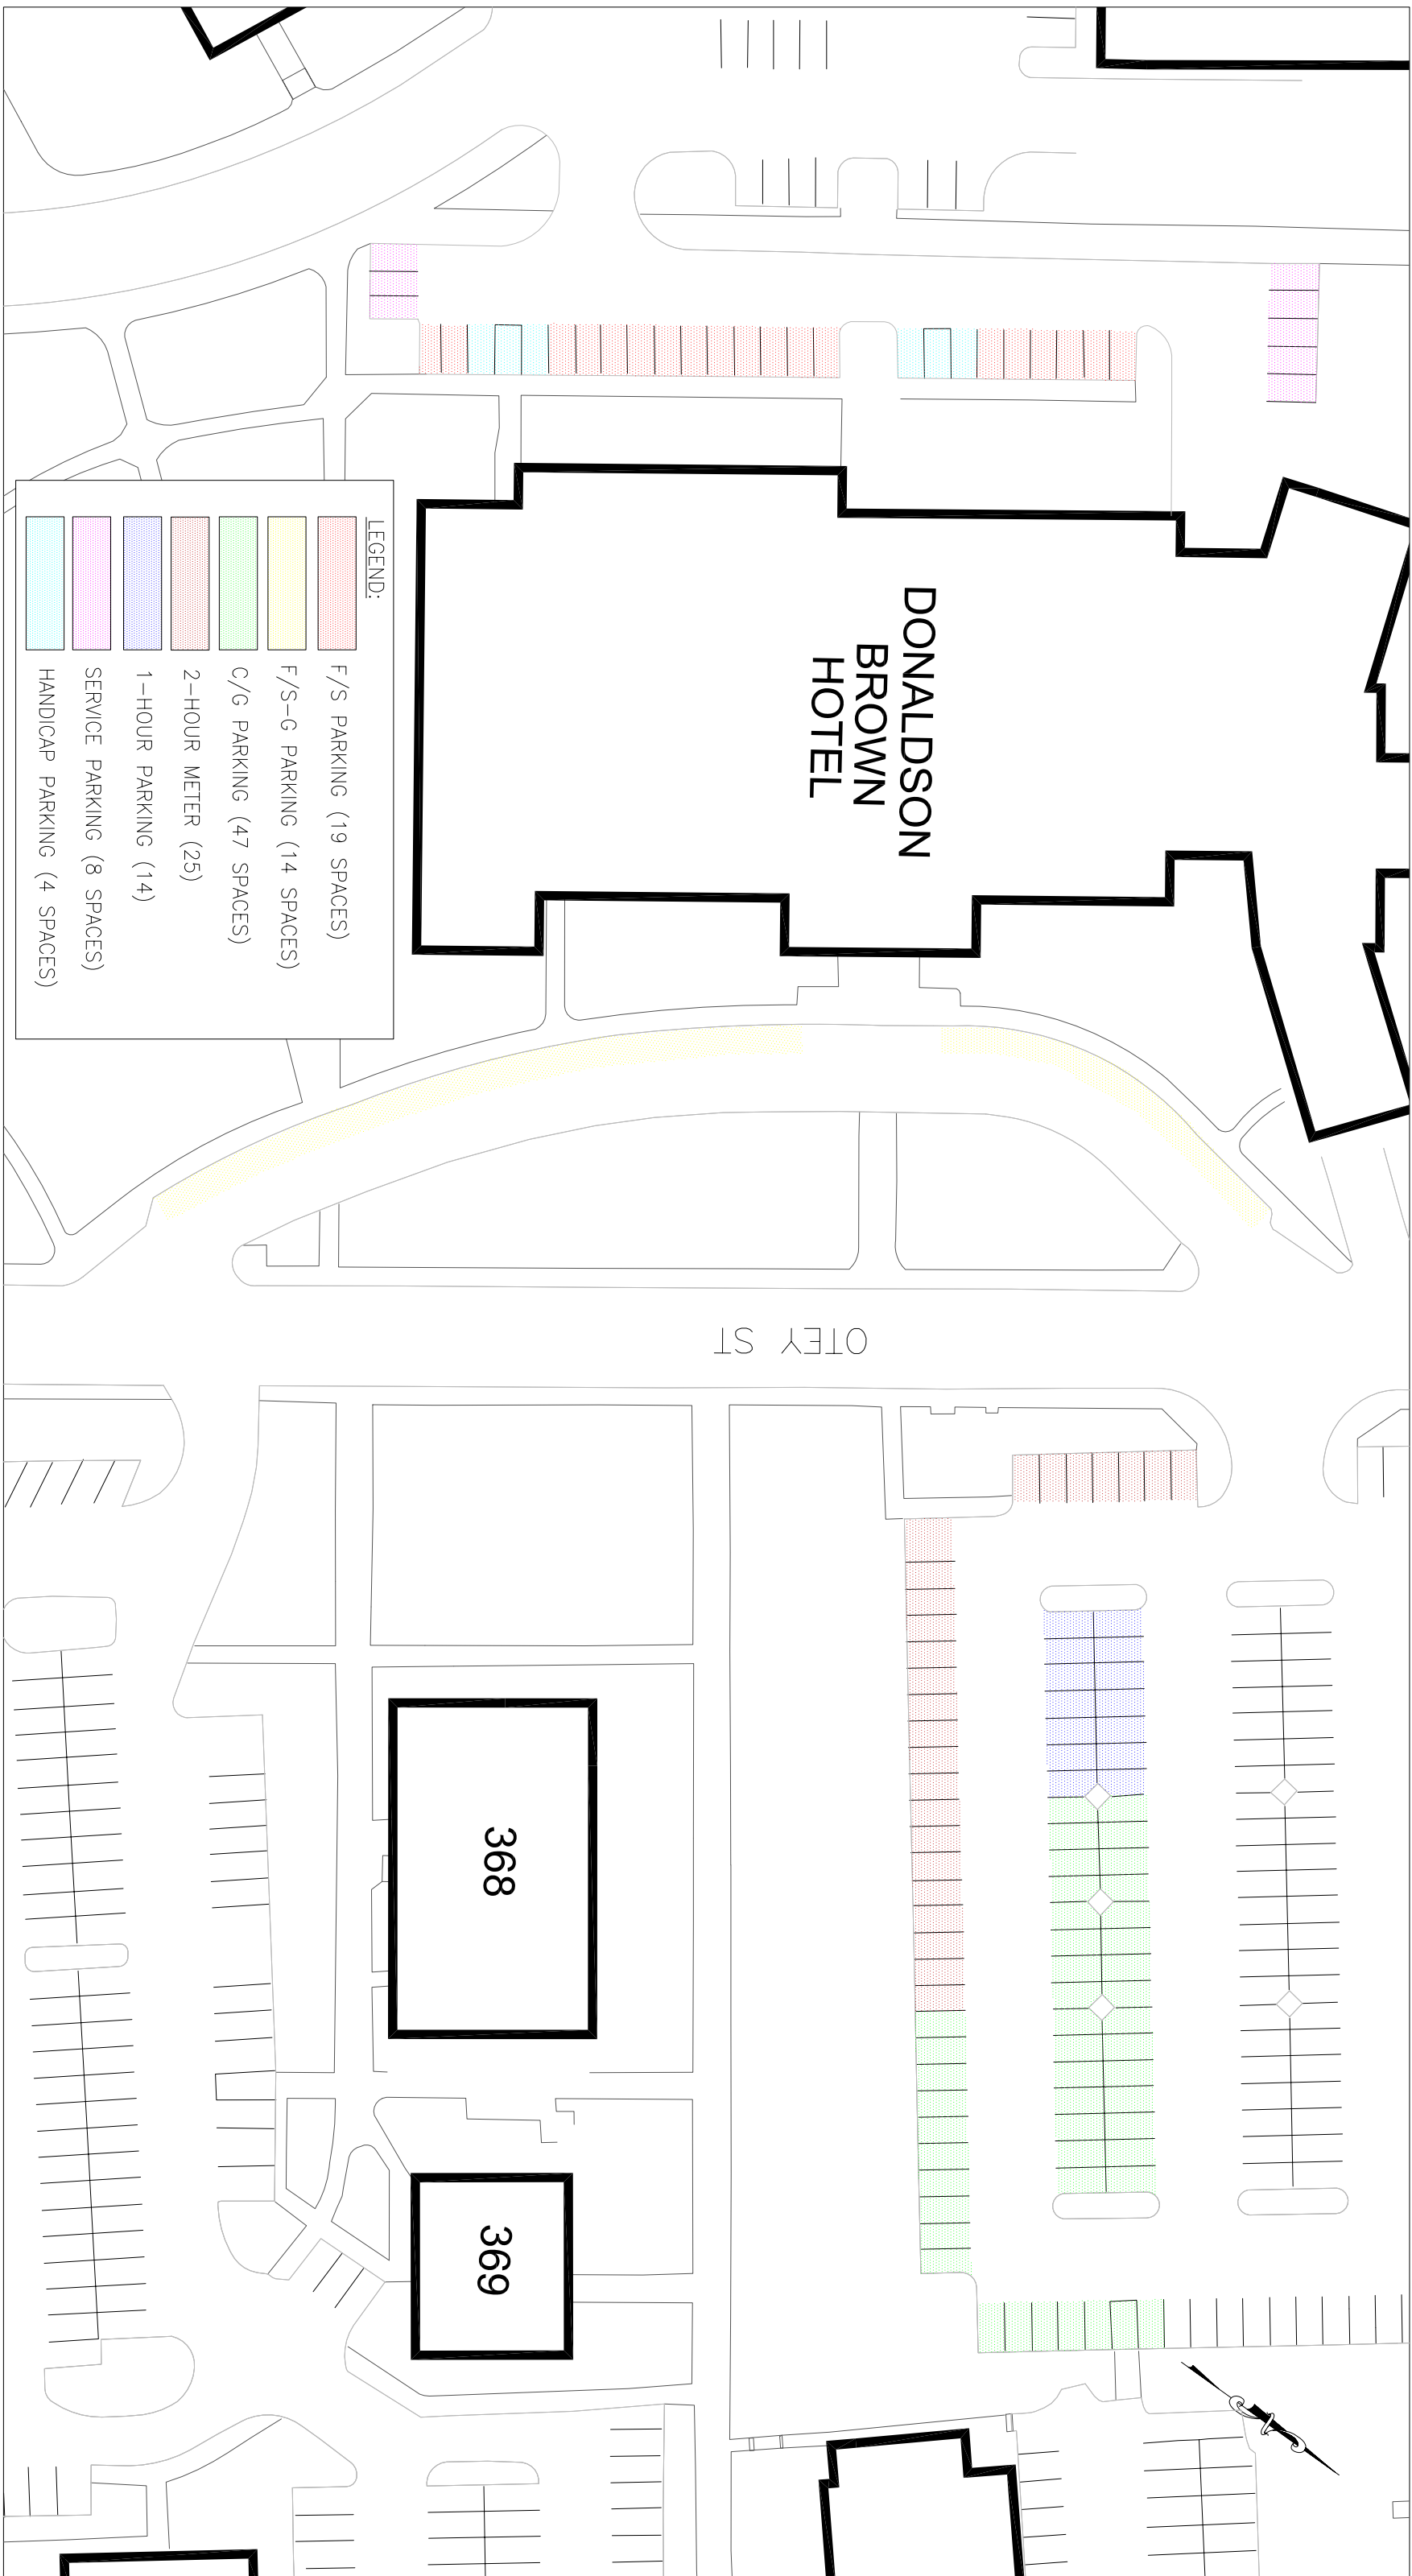

DONALDSON
BROWN
HOTEL

OTLEY ST

368

369

LEGEND:

	F/S PARKING (19 SPACES)
	F/S-G PARKING (14 SPACES)
	C/G PARKING (47 SPACES)
	2-HOUR METER (25)
	1-HOUR PARKING (14)
	SERVICE PARKING (8 SPACES)
	HANDICAP PARKING (4 SPACES)